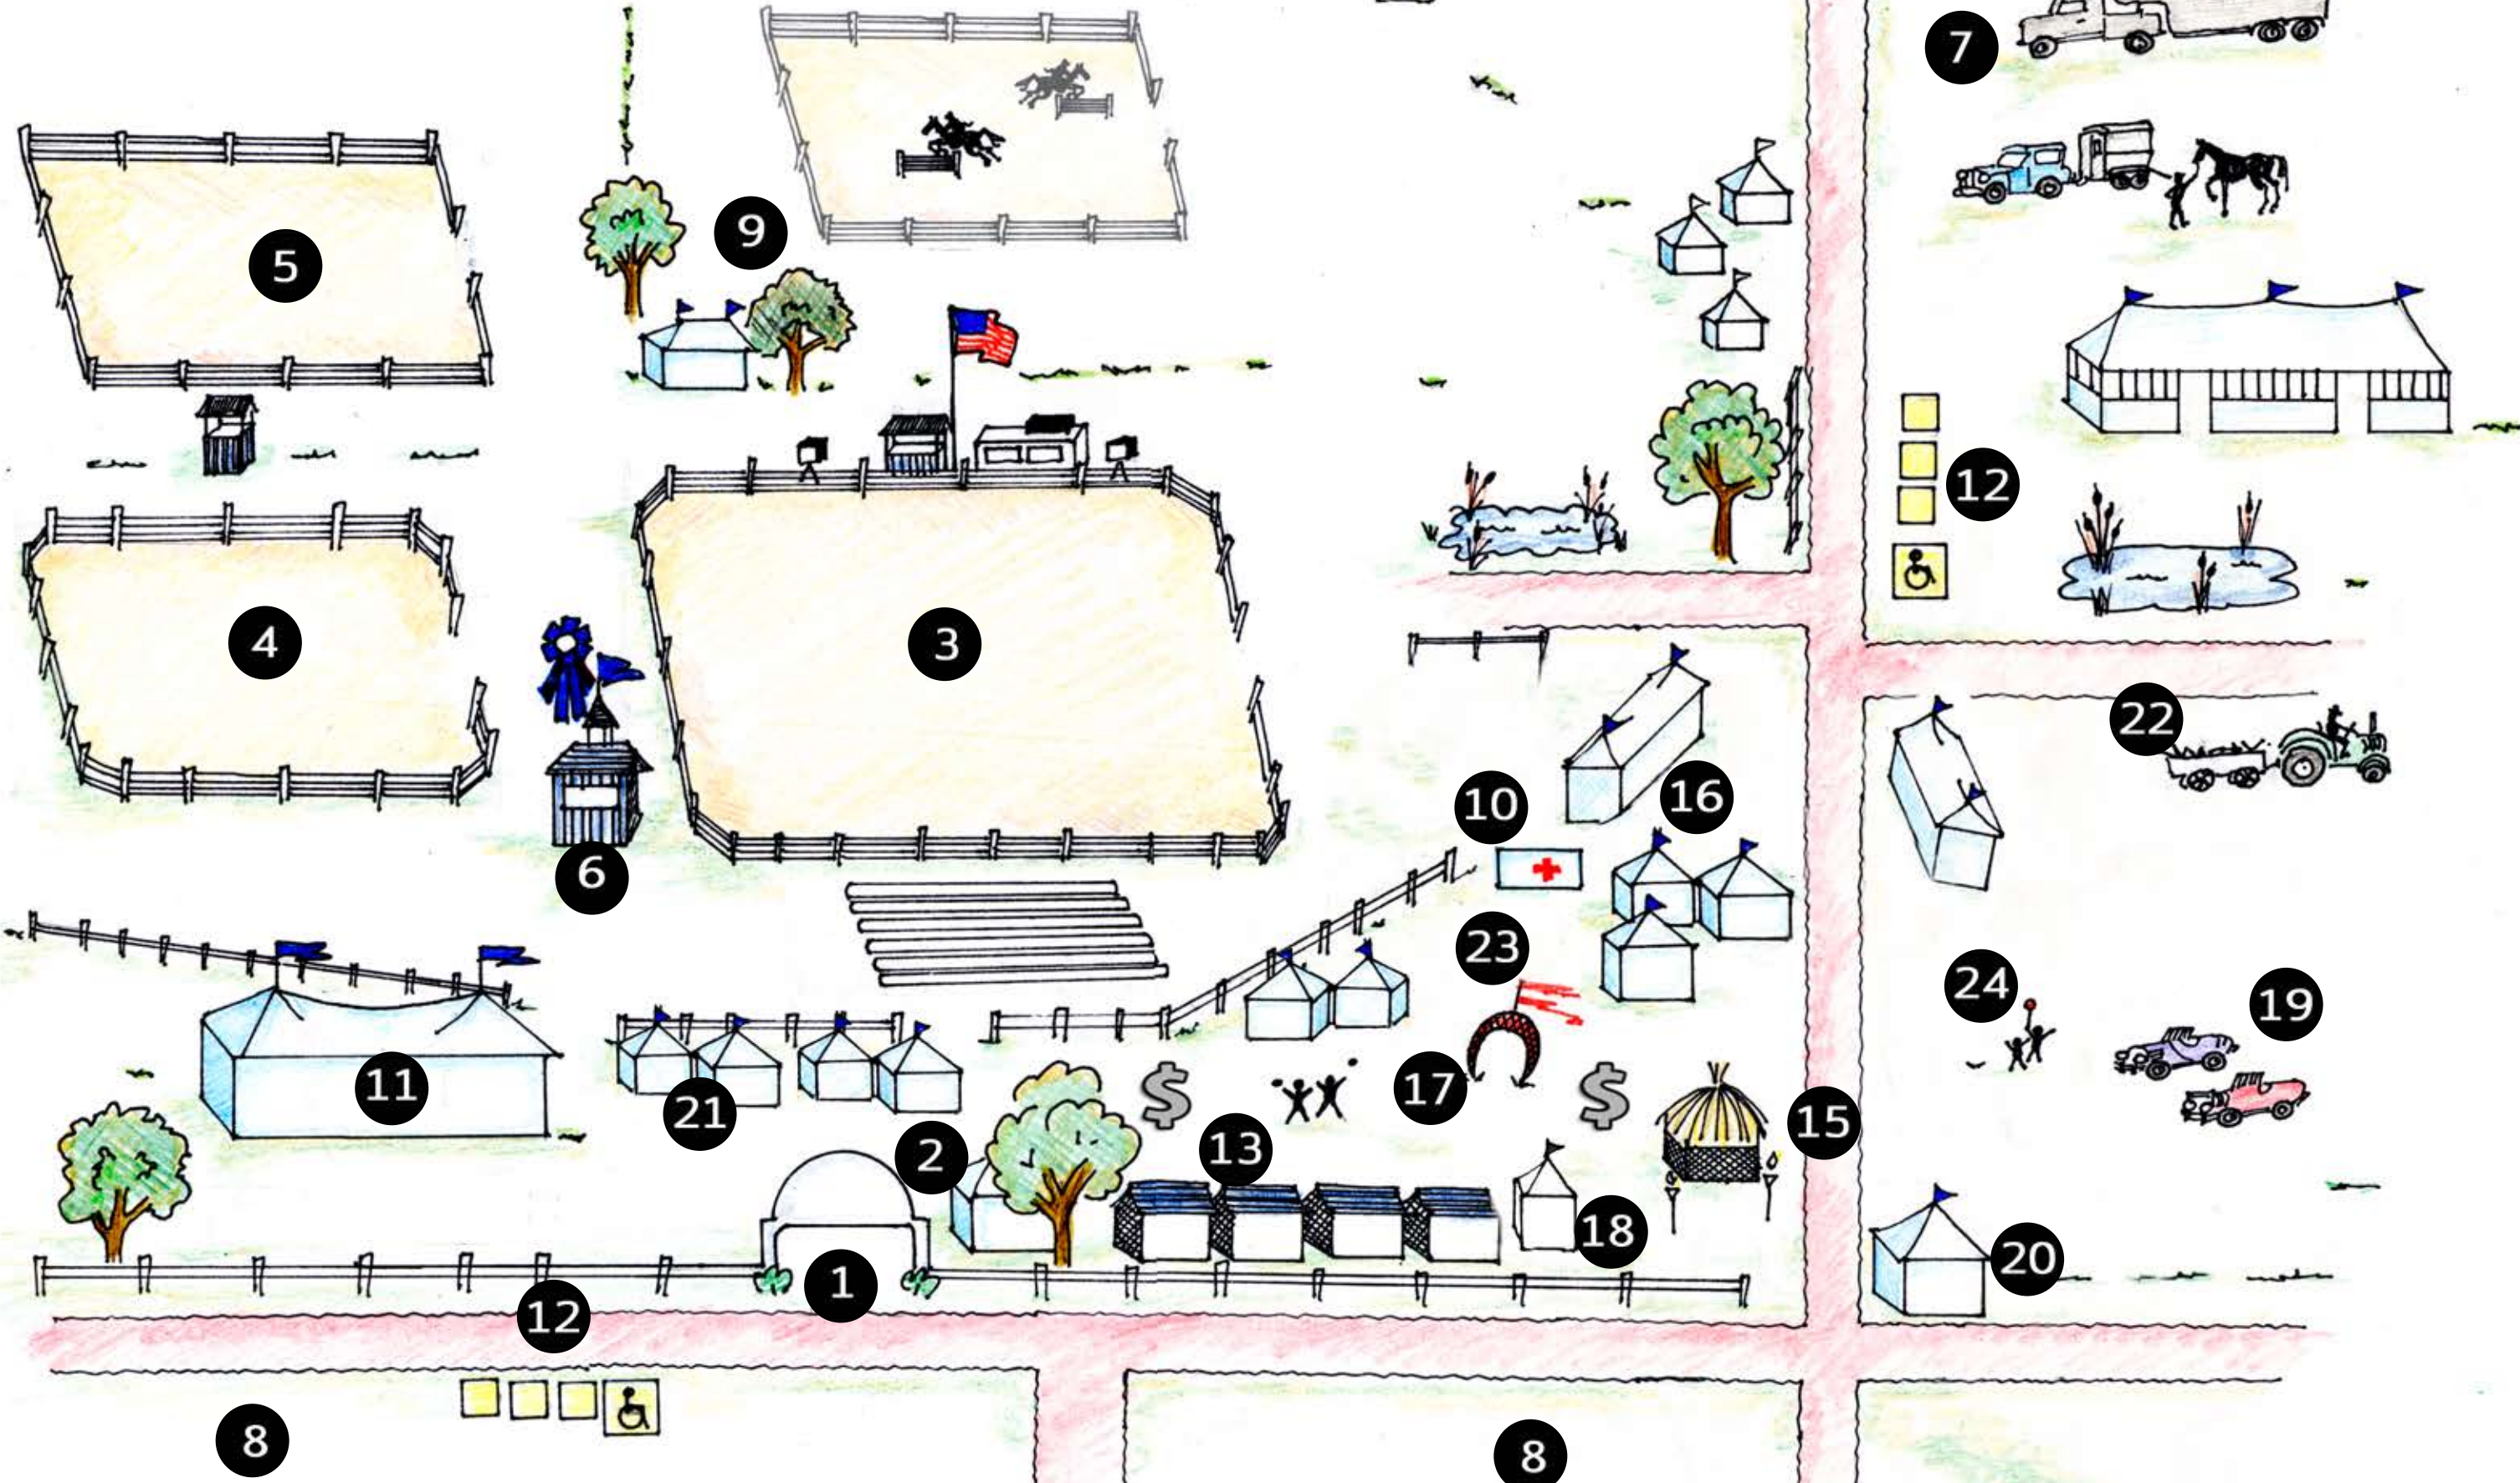

# Ludwig's Corner Horse Show Grounds

- 1- Main Gate Entrance
- 2- Volunteer / Information/  
Souvenir Booth
- \$- TICKETS
- 3- Main Ring
- 4- Ring # 2
- 5- Ring #3

- 6- Secretary's Stand
- 7- Horse Trailer Parking
- 8- Spectator Parking
- 9- Competitors Hospitality  
& Schooling Ring
- 10- First Aid
- 11- Sponsors Pavillion

- 12- Public Facilities
- 13- Food Booths
- 14- Food
- 15- Food - Tiki Bar
- 16- Vendors
- 17- Rides and Games
- 18- Childrens Game Tent

- 19- Antique Car Show (Mon Only)
- 20- Conservation Tent
- 21- Shaded Hillside Tents
- 22- Hay Rides ( Sat & Sun 10-5)
- 23- Creepy Crawlers & Exotic Animaals
- Pet Parade (Sat. only) Jumping Bunnies (Sat. only) Painting Pony (Sun. only)
- 24- Children's Pilgrim Games (Sat. only)